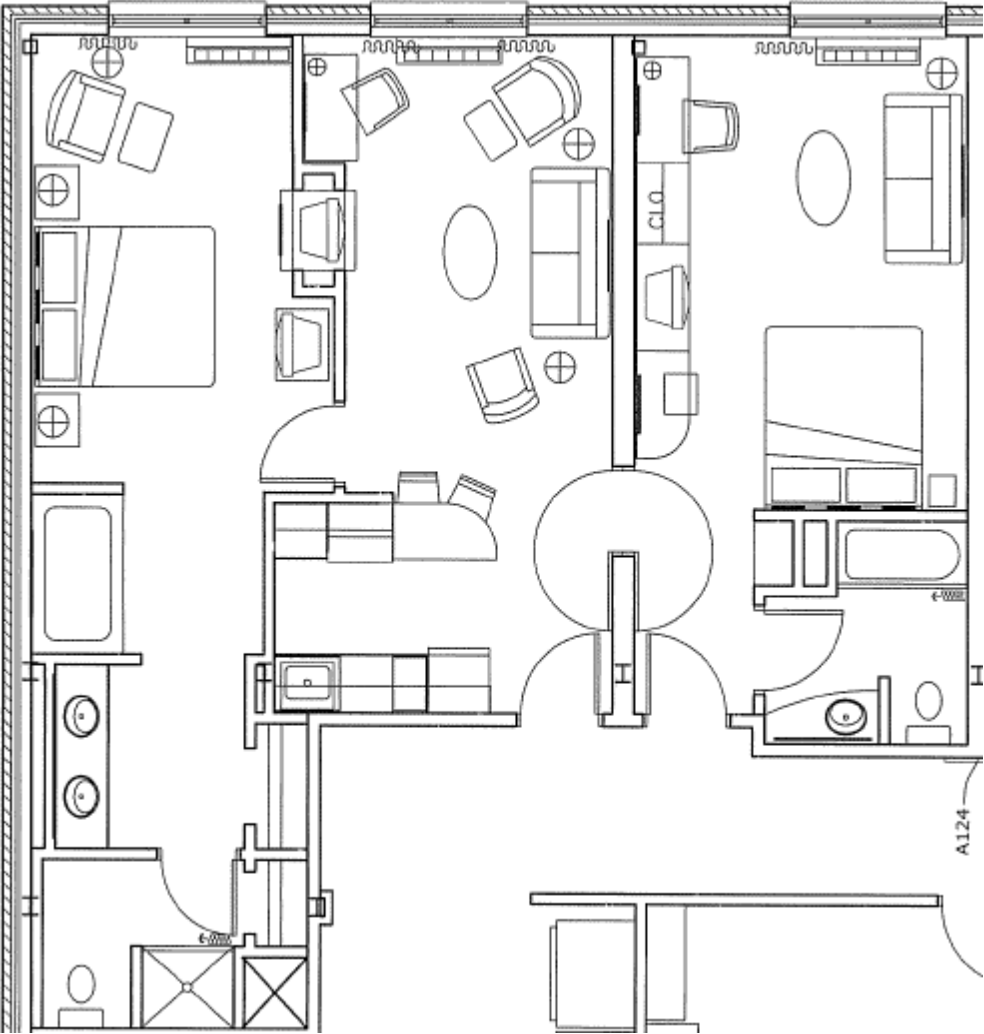

IDM Sample Room Types

Traditional Double Queen- Connecting

One Bedroom Suite Kitchenette w/ Connecting King

One Bedroom Suite with Kitchenette/Wet bar Built-in

Traditional King- Connecting