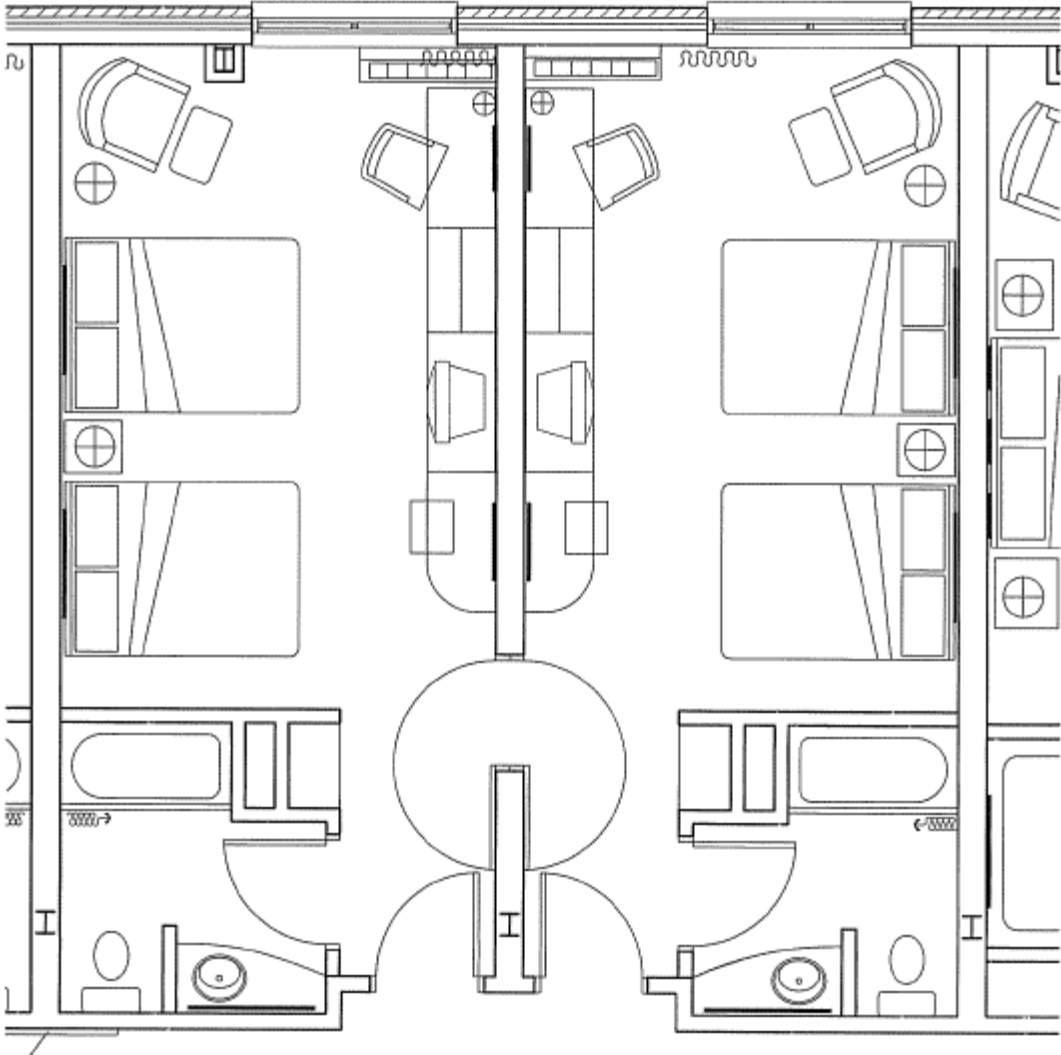

IDM Sample Room Types

Traditional Double Queen- Connecting

One Bedroom Suite Kitchenette w/ Connecting King

**One Bedroom Suite with Kitchenette/Wet bar Built-in**

Traditional King- Connecting