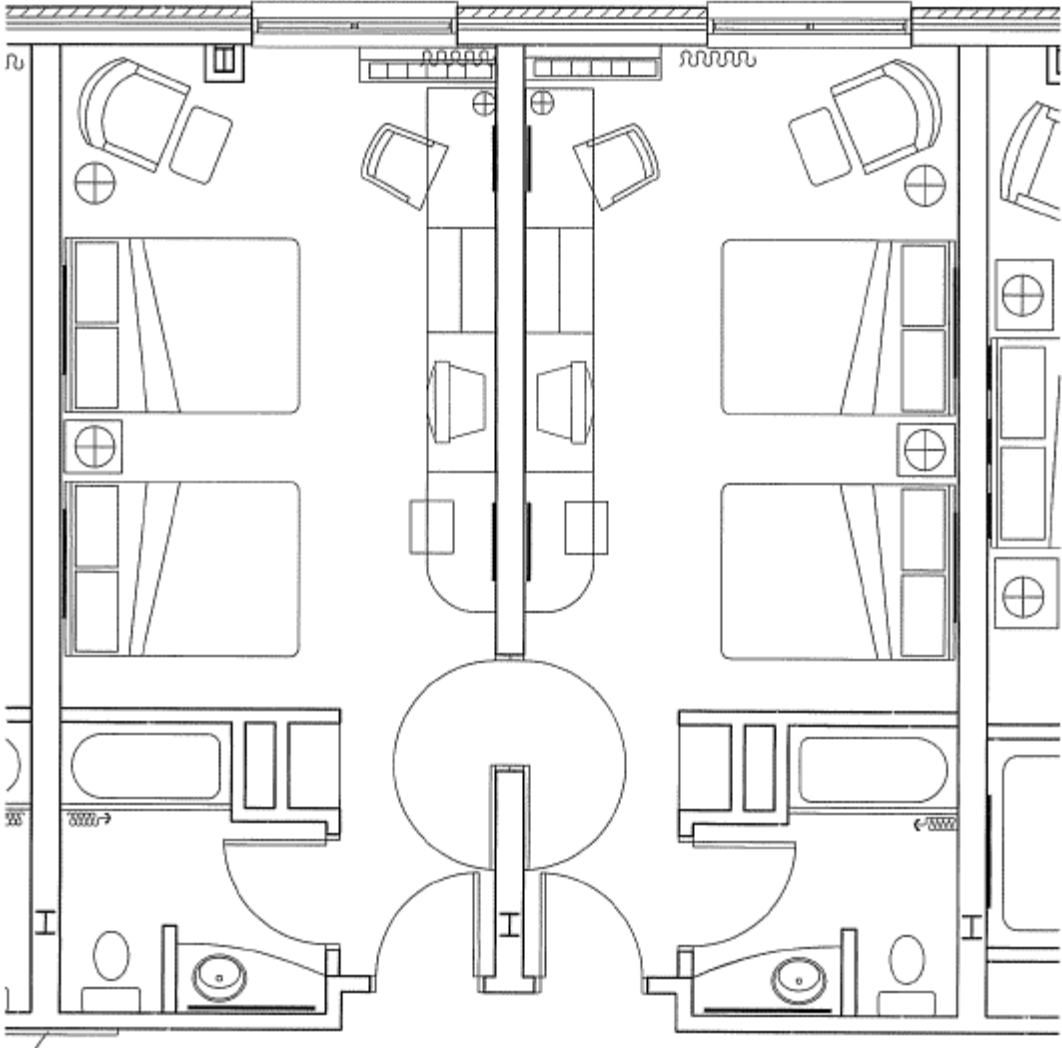

IDM Sample Room Types

Traditional Double Queen- Connecting

One Bedroom Suite Kitchenette w/ Connecting King

One Bedroom Suite with Kitchenette/Wet bar Built-in

Traditional King- Connecting