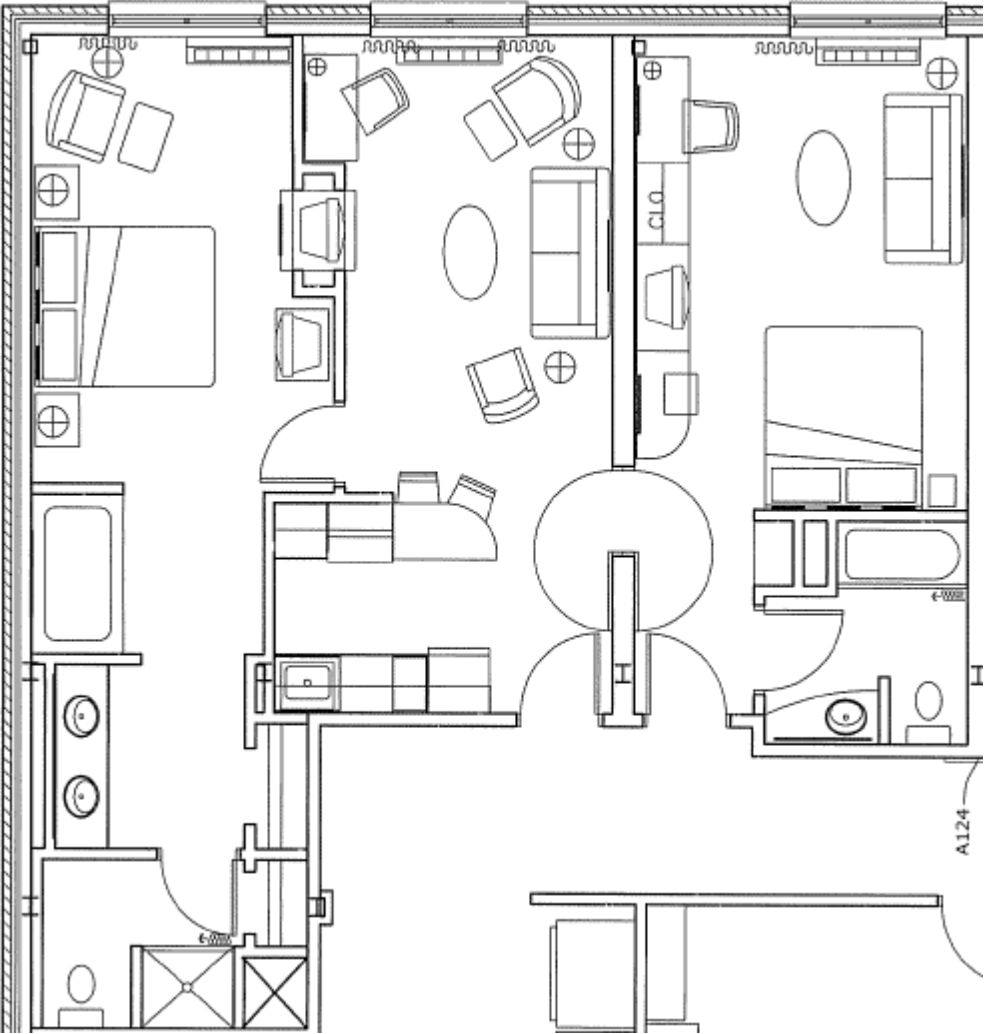

IDM Sample Room Types

Traditional Double Queen- Connecting

One Bedroom Suite Kitchenette w/ Connecting King

**One Bedroom Suite with Kitchenette/Wet bar Built-in**

Traditional King- Connecting